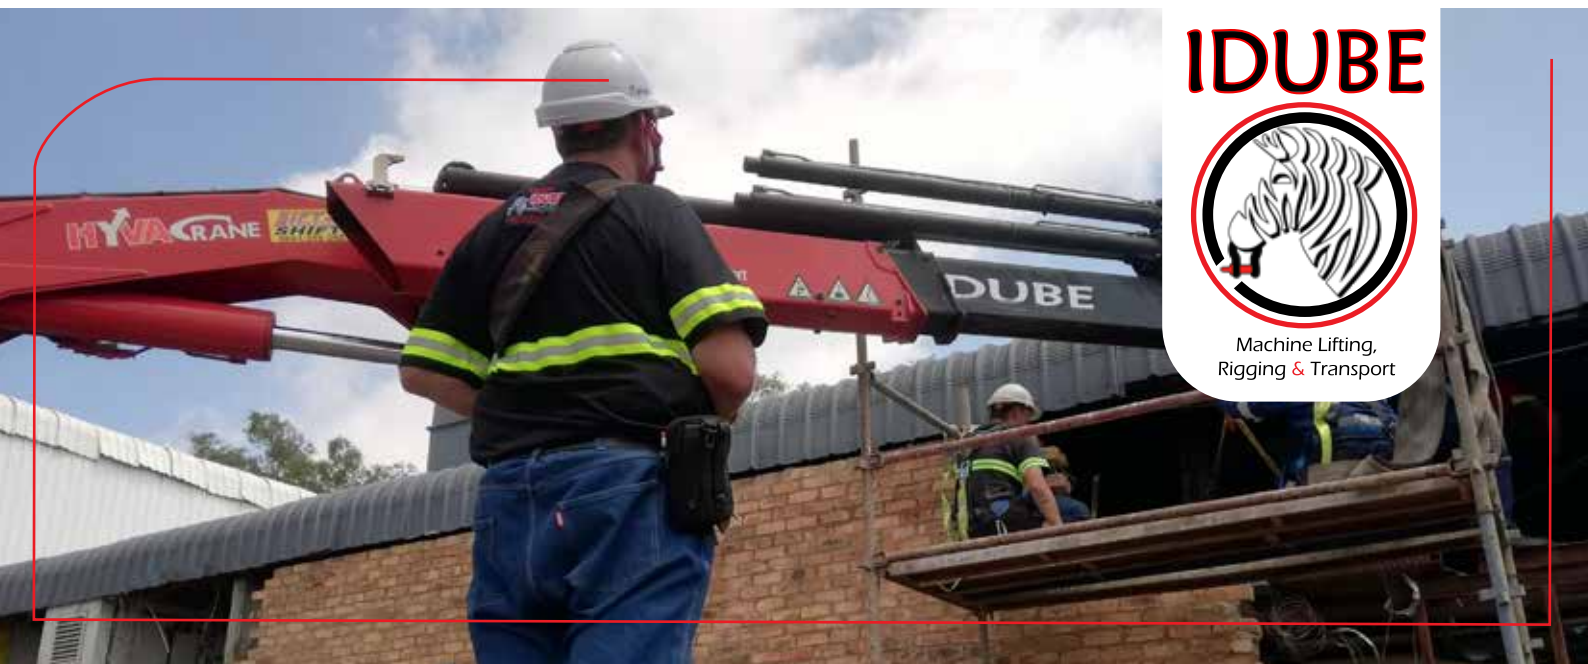

BUSINESS STRATEGY

Our Business Strategy is diversification, vertical integration, horizontal integration, organic growth and growth by acquisition.

BUSINESS CONCEPT

The company has a variety of options to choose from. We are experts in the field of rigging, lifting, transport and abnormal transport.

BUSINESS COMPETITIVENESS

Excellent customer service, morality, loyalty, good time management and project management enable us to be competitive in the market. We uphold very high standards regarding Health and Safety Standards.

IDUBE

Machine Lifting,
Rigging & Transport